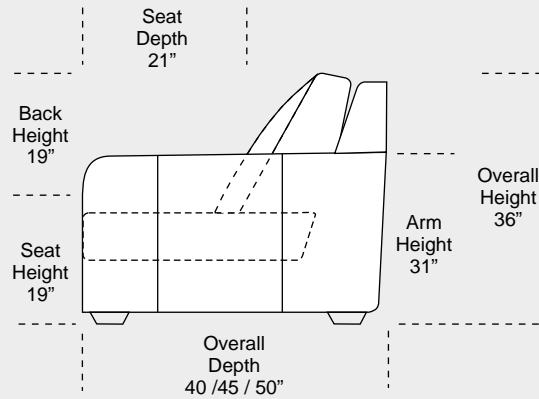

Leather Furniture
Bakersfield, CA.

December 8, 2005

Features

1. *** Standard:**
2. All Full or Top-Grain Leather
   - All hardwood frames
   - Chrome Legs

1. *** Options:**
2. Down Seats (Additional Charges Apply)
   - Down Backs (Additional Charges Apply)

* Special Orders shipped within 4-6 weeks

STANDARD

CHAISE

ONE ARM

OTTOMAN

SUGGESTED CONFIGURATIONS