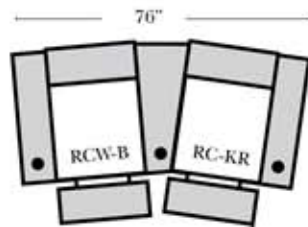

Virginia

Standard

2 Arm Recliner-152

Left Arm Right Straight Arm Center Recliner-151

Armless Recliner-153

Left Arm Right Wedge Arm Recliner-159

Left Arm End Recliner-155

Left Straight Arm Center Recliner-157

Right Straight Arm Center Recliner-156

Right Arm End Recliner-154

Right Wedge Arm Center Recliner-158

Suggested Configurations

Leather Furniture
Bakersfield, CA.

Features

- Standard:**
- Available in Full & Top Grain Leathers
 - Available in Luxury Fabrics
 - All Hardwood Frames
 - Standard Cap Holders in Silver Finish - Optional colors are Black and Hammered Antique
 - Legs are standard as Walnut color, available in Cherry, Chocolate, Espresso, & Honey Oak

- Options:**
- No. 33 Firm Foam (N/C Option)
 - Wood Table W/Swivel: Standard finish - Espresso Optional finish - Honey Oak (Additional Charge)
 - Motorized Recliner Mechanism (zero wall only) (Additional Charge)

Sleeper Options: (No Sleepers available on this style)

Note:

All Dimensions are approximate, if accuracy is crucial, please contact us for validation of the dimensions shown. However, a 1" to 2" variance can still apply due to foam and upholstery.