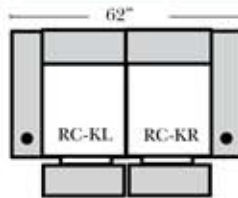

Virginia

Standard

2 Arm Recliner-152

Left Arm Right Straight Arm Center Recliner-151

Armless Recliner-153

Left Arm Right Wedge Arm Recliner-159

Left Arm End Recliner-155

Left Straight Arm Center Recliner-157

Right Straight Arm Center Recliner-156

Right Arm End Recliner-154

Right Wedge Arm Center Recliner-158

Suggested Configurations

Leather Furniture
Bakersfield, CA.

Features

- Standard:**
- Available in Full & Top Grain Leathers
 - Available in Luxury Fabrics
 - All Hardwood Frames
 - Standard Cap Holders in Silver Finish - Optional colors are Black and Hammered Antique
 - Legs are standard as Walnut color, available in Cherry, Chocolate, Espresso, & Honey Oak

- Options:**
- No. 33 Firm Foam (N/C Option)
 - Wood Table W/Swivel: Standard finish - Espresso Optional finish - Honey Oak (Additional Charge)
 - Motorized Recliner Mechanism (zero wall only) (Additional Charge)

Sleeper Options: (No Sleepers available on this style)

Note:

All Dimensions are approximate, if accuracy is crucial, please contact us for validation of the dimensions shown. However, a 1" to 2" variance can still apply due to foam and upholstery.