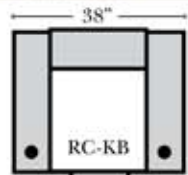

Virginia

Standard

2 Arm Recliner-152

Left Arm Right Straight Arm Center Recliner-151

Armless Recliner-153

Left Arm Right Wedge Arm Recliner-159

Left Arm End Recliner-155

Left Straight Arm Center Recliner-157

Right Straight Arm Center Recliner-156

Right Arm End Recliner-154

Right Wedge Arm Center Recliner-158

Suggested Configurations

Leather Furniture
Bakersfield, CA.

Features

- Standard:**
- Available in Full & Top Grain Leathers
 - Available in Luxury Fabrics
 - All Hardwood Frames
 - Standard Cap Holders in Silver Finish - Optional colors are Black and Hammered Antique
 - Legs are standard as Walnut color, available in Cherry, Chocolate, Espresso, & Honey Oak