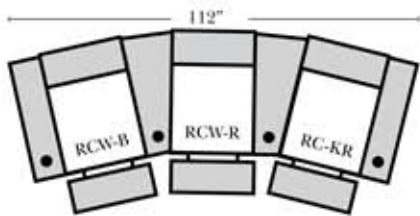

Virginia

Standard

2 Arm Recliner-152

Left Arm Right Straight Arm Center Recliner-151

Armless Recliner-153

Left Arm Right Wedge Arm Recliner-159

Left Arm End Recliner-155

Left Straight Arm Center Recliner-157

Right Straight Arm Center Recliner-156

Right Arm End Recliner-154

Right Wedge Arm Center Recliner-158

Suggested Configurations

Leather Furniture
Bakersfield, CA.

Features

- Standard:**
- Available in Full & Top Grain Leathers
 - Available in Luxury Fabrics
 - All Hardwood Frames
 - Standard Cap Holders in Silver Finish - Optional colors are Black and Hammered Antique
 - Legs are standard as Walnut color, available in Cherry, Chocolate, Espresso, & Honey Oak

- Options:**
- No. 33 Firm Foam (N/C Option)
 - Wood Table W/Swivel: Standard finish - Espresso Optional finish - Honey Oak (Additional Charge)
 - Motorized Recliner Mechanism (zero wall only) (Additional Charge)

Sleeper Options: (No Sleepers available on this style)

Note:

All Dimensions are approximate, if accuracy is crucial, please contact us for validation of the dimensions shown. However, a 1" to 2" variance can still apply due to foam and upholstery.