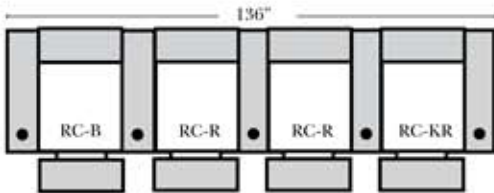

Virginia

Standard

2 Arm Recliner-152

Left Arm Right Straight Arm Center Recliner-151

Armless Recliner-153

Left Arm Right Wedge Arm Recliner-159

Left Arm End Recliner-155

Left Straight Arm Center Recliner-157

Right Straight Arm Center Recliner-156

Right Arm End Recliner-154

Right Wedge Arm Center Recliner-158

Suggested Configurations

Leather Furniture
Bakersfield, CA.

Features

- Standard:**
- Available in Full & Top Grain Leathers
 - Available in Luxury Fabrics
 - All Hardwood Frames
 - Standard Cap Holders in Silver Finish - Optional colors are Black and Hammered Antique
 - Legs are standard as Walnut color, available in Cherry, Chocolate, Espresso, & Honey Oak

- Options:**
- No. 33 Firm Foam (N/C Option)
 - Wood Table W/Swivel: Standard finish - Espresso Optional finish - Honey Oak (Additional Charge)
 - Motorized Recliner Mechanism (zero wall only) (Additional Charge)