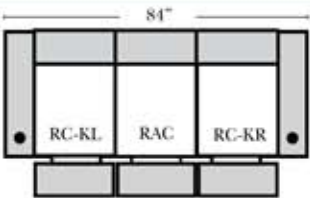

Virginia

Standard

2 Arm Recliner-152

Left Arm Right Straight Arm Center Recliner-151

Armless Recliner-153

Left Arm Right Wedge Arm Recliner-159

Left Arm End Recliner-155

Left Straight Arm Center Recliner-157

Right Straight Arm Center Recliner-156

Right Arm End Recliner-154

Right Wedge Arm Center Recliner-158

Suggested Configurations

Leather Furniture
Bakersfield, CA.

Features

- Standard:**
- Available in Full & Top Grain Leathers
 - Available in Luxury Fabrics
 - All Hardwood Frames
 - Standard Cap Holders in Silver Finish - Optional colors are Black and Hammered Antique
 - Legs are standard as Walnut color, available in Cherry, Chocolate, Espresso, & Honey Oak

- Options:**
- No. 33 Firm Foam (N/C Option)
 - Wood Table W/Swivel: Standard finish - Espresso Optional finish - Honey Oak (Additional Charge)
 - Motorized Recliner Mechanism (zero wall only) (Additional Charge)