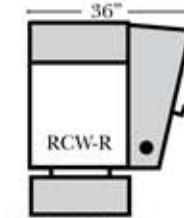

Virginia

Standard

2 Arm Recliner-152

Left Arm Right Straight Arm Center Recliner-151

Armless Recliner-153

Left Arm Right Wedge Arm Recliner-159

Left Arm End Recliner-155

Left Straight Arm Center Recliner-157

Right Straight Arm Center Recliner-156

Right Arm End Recliner-154

Right Wedge Arm Center Recliner-158

Suggested Configurations

Leather Furniture
Bakersfield, CA.

Features

- Standard:**
- Available in Full & Top Grain Leathers
 - Available in Luxury Fabrics
 - All Hardwood Frames
 - Standard Cap Holders in Silver Finish - Optional colors are Black and Hammered Antique
 - Legs are standard as Walnut color, available in Cherry, Chocolate, Espresso, & Honey Oak