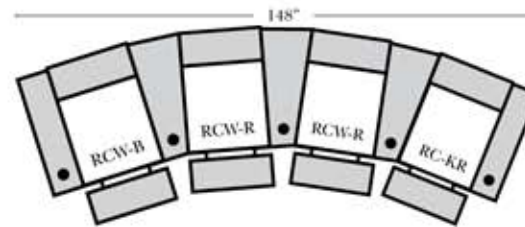

Virginia

Standard

2 Arm Recliner-152

Left Arm Right Straight Arm Center Recliner-151

Armless Recliner-153

Left Arm Right Wedge Arm Recliner-159

Left Arm End Recliner-155

Left Straight Arm Center Recliner-157

Right Straight Arm Center Recliner-156

Right Arm End Recliner-154

Right Wedge Arm Center Recliner-158

Suggested Configurations

Leather Furniture
Bakersfield, CA.

Features

- Standard:**
- Available in Full & Top Grain Leathers
 - Available in Luxury Fabrics
 - All Hardwood Frames
 - Standard Cap Holders in Silver Finish - Optional colors are Black and Hammered Antique
 - Legs are standard as Walnut color, available in Cherry, Chocolate, Espresso, & Honey Oak

- Options:**
- No. 33 Firm Foam (N/C Option)
 - Wood Table W/Swivel: Standard finish - Espresso Optional finish - Honey Oak (Additional Charge)
 - Motorized Recliner Mechanism (zero wall only) (Additional Charge)

Sleeper Options: (No Sleepers available on this style)

Note:

All Dimensions are approximate, if accuracy is crucial, please contact us for validation of the dimensions shown. However, a 1" to 2" variance can still apply due to foam and upholstery.