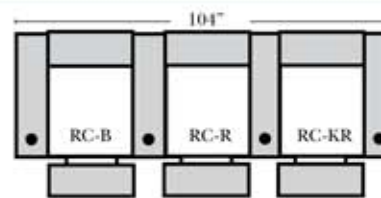

Right Straight Arm Center Recliner-156

Right Arm End Recliner-154

Right Wedge Arm Center Recliner-158

Suggested Configurations

Leather Furniture
Bakersfield, CA.

Features

- Standard:**
- Available in Full & Top Grain Leathers
 - Available in Luxury Fabrics
 - All Hardwood Frames
 - Standard Cap Holders in Silver Finish - Optional colors are Black and Hammered Antique
 - Legs are standard as Walnut color, available in Cherry, Chocolate, Espresso, & Honey Oak