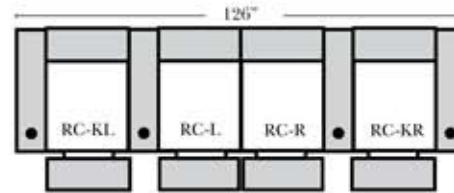

Virginia

Standard

2 Arm Recliner-152

Left Arm Right Straight Arm Center Recliner-151

Armless Recliner-153

Left Arm Right Wedge Arm Recliner-159

Left Arm End Recliner-155

Left Straight Arm Center Recliner-157

Right Straight Arm Center Recliner-156

Right Arm End Recliner-154

Right Wedge Arm Center Recliner-158

Suggested Configurations

Leather Furniture
Bakersfield, CA.

Features

- Standard:**
- Available in Full & Top Grain Leathers
 - Available in Luxury Fabrics
 - All Hardwood Frames
 - Standard Cap Holders in Silver Finish - Optional colors are Black and Hammered Antique
 - Legs are standard as Walnut color, available in Cherry, Chocolate, Espresso, & Honey Oak

- Options:**
- No. 33 Firm Foam (N/C Option)
 - Wood Table W/Swivel: Standard finish - Espresso Optional finish - Honey Oak (Additional Charge)
 - Motorized Recliner Mechanism (zero wall only) (Additional Charge)