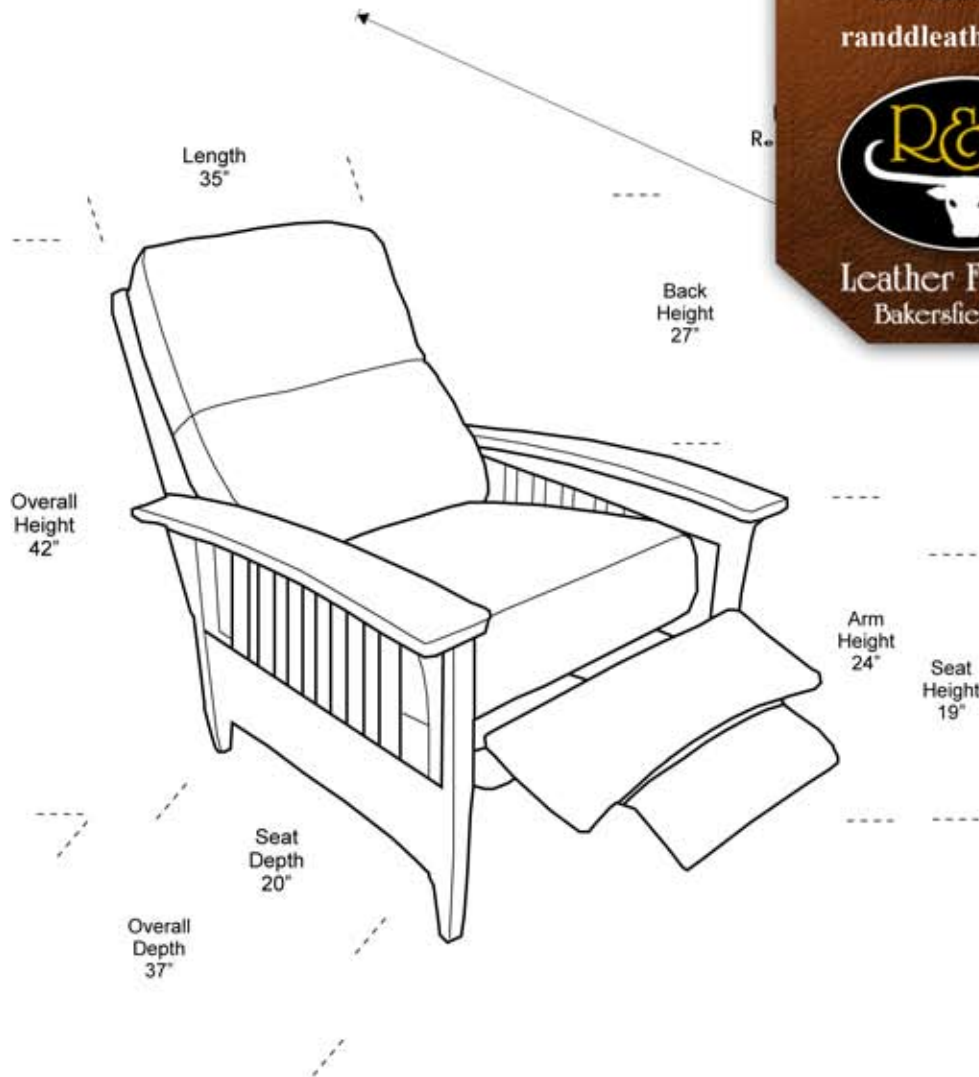

Features

- **Standard:**
 - All Full or Top-Grain Leather
 - All hardwood frame
 - Walnut Finish
- **Options:**
 - Honey Oak Finish

• *Special Orders shipped within 4-6 weeks*

6801 White Lane - Unit B1
Bakersfield, CA 93309
661-836-0070

randdleather.com

Leather Furniture
Bakersfield, CA.