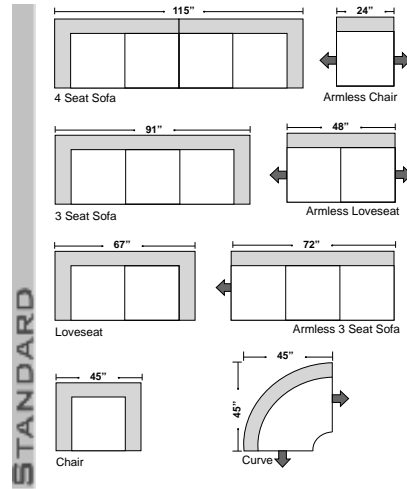

Manhattan

2180 Wible Rd
Bakersfield, CA 93304
661-833-8167

6801 White Lane - Unite B1
Bakersfield, CA 93309
661-836-0070

randleatherfurniture.com

Leather Furniture
Bakersfield, CA.

Features

- * **Standard:**
 - All Full or Top-Grain Leather
 - All hardwood frames
- * **Options:**
 - Down Seats (Additional Charges Apply)
 - No. 33 Firm Seating
- * **Sleeper Options:**
 - Deluxe Full Mattress (Additional Charges Apply)
 - Air Dream Full Mattress (Additional Charges Apply)
- * **Special Orders shipped within 4-6 weeks**

SUGGESTED CONFIGURATIONS