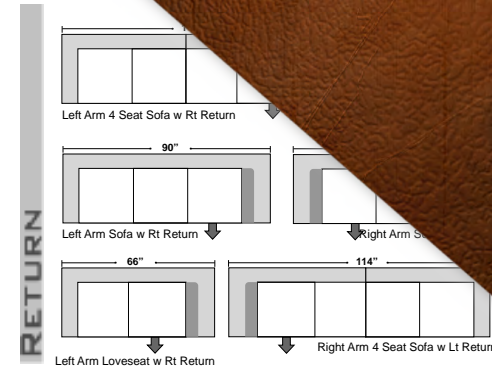

Manhattan

2180 Wible Rd
Bakersfield, CA 93304
661-833-8167

6801 White Lane - Unite B1
Bakersfield, CA 93309
661-836-0070

randleatherfurniture.com

Leather Furniture
Bakersfield, CA.

Features

- * **Standard:**
 - All Full or Top-Grain Leather
 - All hardwood frames
- * **Options:**
 - Down Seats (Additional Charges Apply)
 - No. 33 Firm Seating
- * **Sleeper Options:**
 - Deluxe Full Mattress (Additional Charges Apply)
 - Air Dream Full Mattress (Additional Charges Apply)
- * **Special Orders shipped within 4-6 weeks**

SUGGESTED CONFIGURATIONS