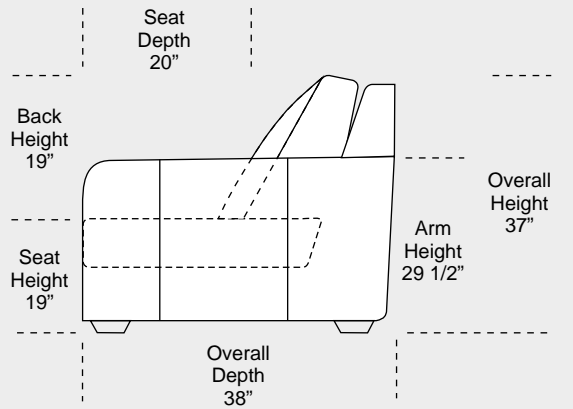

Manhattan

2180 Wible Rd
Bakersfield, CA 93304
661-833-8167

6801 White Lane - Unite B1
Bakersfield, CA 93309
661-836-0070

randleatherfurniture.com

Leather Furniture
Bakersfield, CA.

Features

- * **Standard:**
 - All Full or Top-Grain Leather
 - All hardwood frames
- * **Options:**
 - Down Seats (Additional Charges Apply)
 - No. 33 Firm Seating
- * **Sleeper Options:**
 - Deluxe Full Mattress (Additional Charges Apply)
 - Air Dream Full Mattress (Additional Charges Apply)
- * **Special Orders shipped within 4-6 weeks**