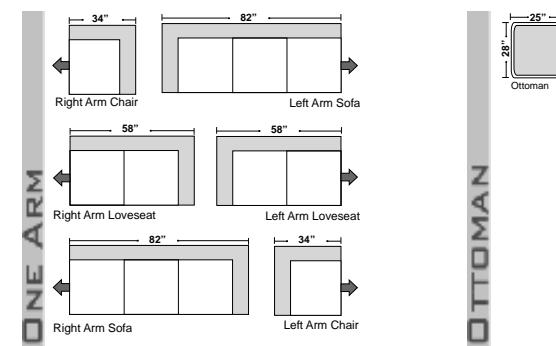

Manhattan

2180 Wible Rd
Bakersfield, CA 93304
661-833-8167

6801 White Lane - Unite B1
Bakersfield, CA 93309
661-836-0070

randleatherfurniture.com

Leather Furniture
Bakersfield, CA.

Features

- * **Standard:**
 - All Full or Top-Grain Leather
 - All hardwood frames
- * **Options:**
 - Down Seats (Additional Charges Apply)
 - No. 33 Firm Seating
- * **Sleeper Options:**
 - Deluxe Full Mattress (Additional Charges Apply)
 - Air Dream Full Mattress (Additional Charges Apply)
- * **Special Orders shipped within 4-6 weeks**

SUGGESTED CONFIGURATIONS