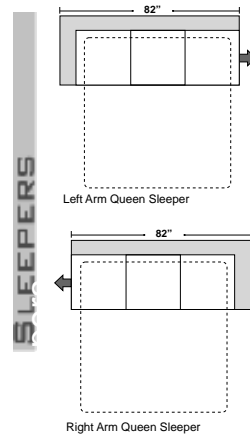

Manhattan

2180 Wible Rd
Bakersfield, CA 93304
661-833-8167

6801 White Lane - Unite B1
Bakersfield, CA 93309
661-836-0070

randleatherfurniture.com

Leather Furniture
Bakersfield, CA.

Features

- * **Standard:**
 - All Full or Top-Grain Leather
 - All hardwood frames
- * **Options:**
 - Down Seats (Additional Charges Apply)
 - No. 33 Firm Seating
- * **Sleeper Options:**
 - Deluxe Full Mattress (Additional Charges Apply)
 - Air Dream Full Mattress (Additional Charges Apply)
- * **Special Orders shipped within 4-6 weeks**